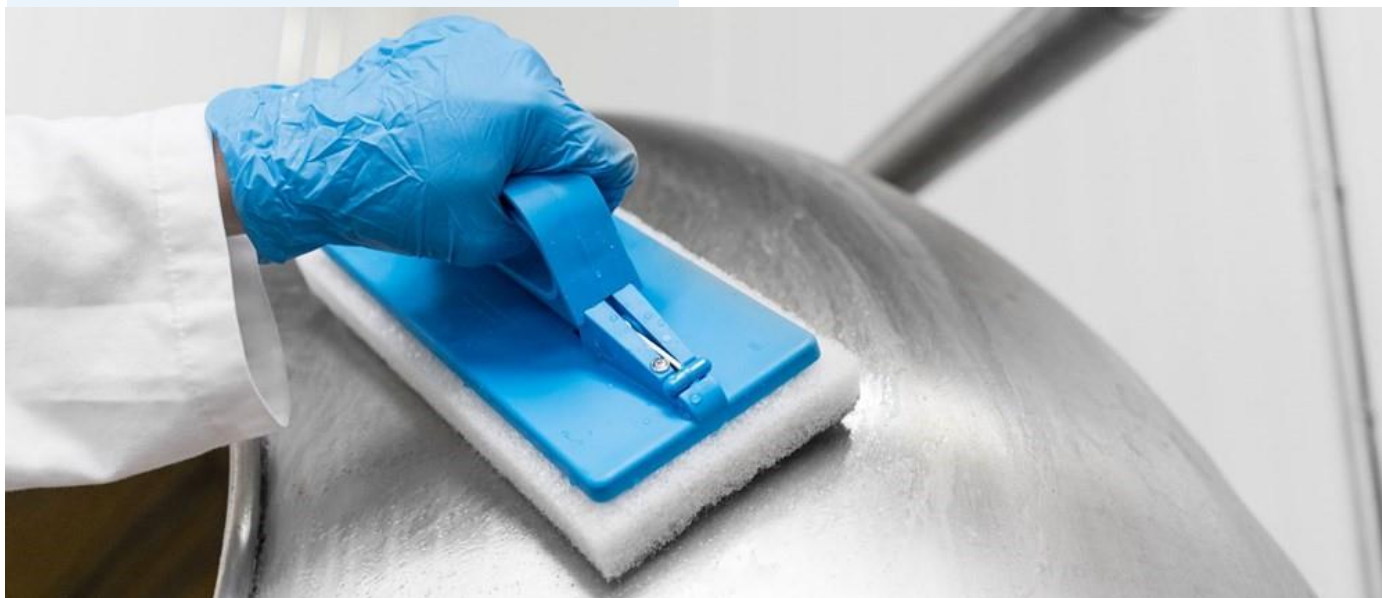

100 °C

10 szt.

Materiał: 100% poliester

Mops & cloths

With unique cleaning properties that remove up to 99.9% of bacteria, Vikan microfibre mops and cleaning cloths are the industry standard. Thanks to microfibre technology, our damp and dry mops reduce the need for chemicals. Our damp mops absorb dirt and grease through capillary action. Dry mops pick up even the tiniest dust and dirt particles through electrostatic attraction. Used both damp and dry, our DampDry range offers maximum cleaning flexibility.